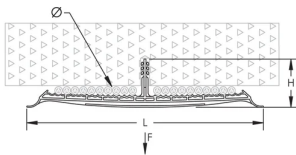

Double Cable Bracket with Plug

FEATURES

Ideal for smaller runs of cables

Up to two plastic conduit clips can be attached to the bracket allowing the support of cables and conduits using a single hole in the concrete

Flexible clip retains shape and allows for cables to be inserted after installation

Cables are neatly installed providing a consistent and professional appearance

Low profile allows for installations in tight spaces

Tool-free push-in installation after hole has been drilled into the concrete

Halogen free

UV-stabilized

SPECIFICATIONS

DIAGRAMS

WARNING

nVent products shall be installed and used only as indicated in nVent's product instruction sheets and training materials. Instruction sheets are available at www.nvent.com and from your nVent customer service representative. Improper installation, misuse, misapplication or other failure to completely follow nVent's instructions and warnings may cause product malfunction, property damage, serious bodily injury and death and/or void your warranty.