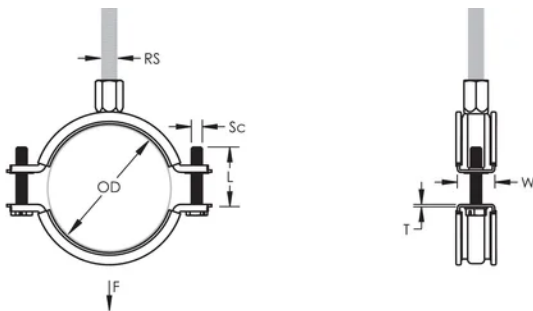

Finish: Electropolished

Color: Black

Temperature: -50 to 110 °C

Outer Diameter (OD): 44 - 50 mm

Pipe Size: 1 1/2"

NB/DN: 40

Rod Size (RS): M8;M10

Width (W): 20 mm

Thickness (T): 1.25 mm

Screw Diameter (Sc): 6

Screw Length (L): 27mm

Static Load: 700N

ADDITIONAL PRODUCT DETAILS

Lining is EPDM rubber.

DIAGRAMS

WARNING