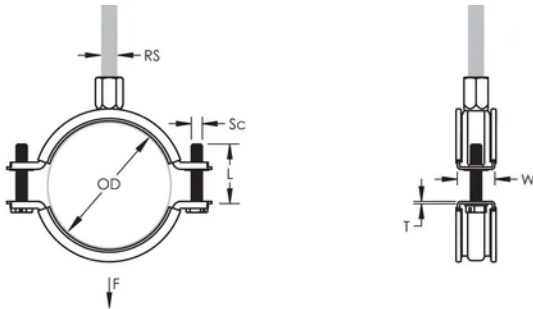

Combination nut can be attached to M8 or M10 threaded rod, simplifying material handling

Screw length has been optimized to accommodate an increased pipe range, reducing inventory

Category II noise reduction according to DIN EN ISO 3822-1

Finish: Electropolished

Color: Black

Temperature: -50 to 110 °C

Outer Diameter (OD): 78 - 88 mm

Rod Size (RS): M8;M10

Width (W): 23 mm

Thickness (T): 1.5 mm

Screw Diameter (Sc): 6

Screw Length (L): 32mm

Static Load: 700N

ADDITIONAL PRODUCT DETAILS

Lining is EPDM rubber.

DIAGRAMS

WARNING

nVent products shall be installed and used only as indicated in nVent's product instruction sheets and training materials. Instruction sheets are available at www.nvent.com and from your nVent customer service representative. Improper installation, misuse, misapplication or other failure to completely follow nVent's instructions and warnings may cause product malfunction, property damage, serious bodily injury and death and/or void your warranty.