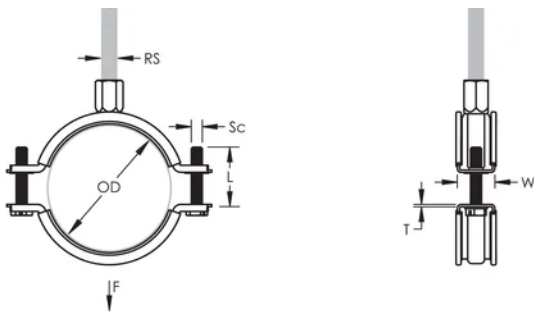

Finish: Electropolished

Color: Black

Temperature: -50 to 110 °C

Outer Diameter (OD): 108 - 118 mm

Pipe Size: 4"

NB/DN: 100

Rod Size (RS): M8;M10

Width (W): 23 mm

Thickness (T): 1.75 mm

Screw Diameter (Sc): 6

Screw Length (L): 37mm

Static Load: 1700N

ADDITIONAL PRODUCT DETAILS

Lining is EPDM rubber.

DIAGRAMS

WARNING