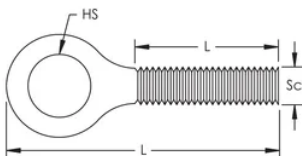

Eye Screw

FEATURES

Designed to accept nVent CADDY Speed Link wire rope or hook

SPECIFICATIONS

Finish: Electrogalvanized

Material: Steel

Table 1/1

Catalog Number	Article Number	Screw Diameter (Sc)	Screw Length (L)	Hole Size (HS)	Length (L)
SLEBM6	195854	6	20mm	7.2 mm	37.5mm
SLEBM8	195856	8	25mm	8.5 mm	50mm

DIAGRAMS