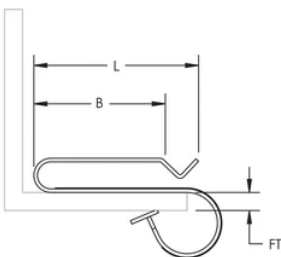

## FEATURES

Supports up to two runs of cables

Attaches easily to beam or joist

## SPECIFICATIONS

**Finish:** Electrogalvanized

**Material:** Steel

Table 1/1

Catalog Number	Article Number	Flange Thickness (FT)	Length (L)	B
LF2	187400	5 - 12 mm	45mm	35 mm
LF3	187410	12 - 20 mm	53mm	35 mm

## DIAGRAMS