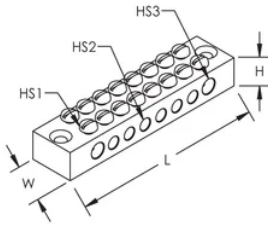

DIAGRAMS

WARNING

---

nVent products shall be installed and used only as indicated in nVent's product instruction sheets and training materials. Instruction sheets are available at www.nvent.com and from your nVent customer service representative. Improper installation, misuse, misapplication or other failure to completely follow nVent's instructions and warnings may cause product malfunction, property damage, serious bodily injury and death and/or void your warranty.

Our powerful portfolio of brands:

CADDY ERICO HOFFMAN ILSCO SCHROFF TRACHTE