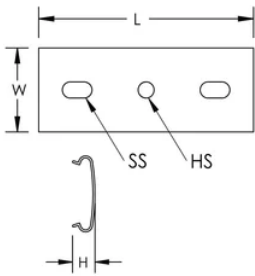

DIAGRAMS

WARNING

---

nVent products shall be installed and used only as indicated in nVent's product instruction sheets and training materials. Instruction sheets are available at www.nvent.com and from your nVent customer service representative. Improper installation, misuse, misapplication or other failure to completely follow nVent's instructions and warnings may cause product malfunction, property damage, serious bodily injury and death and/or void your warranty.

Our powerful portfolio of brands:

CADDY ERICO HOFFMAN ILSCO SCHROFF TRACHTE