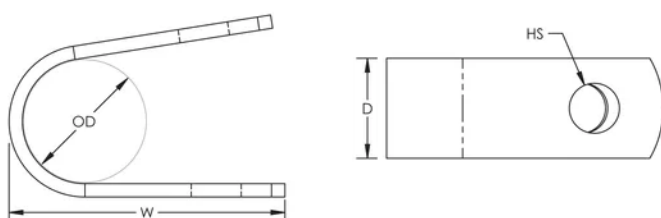

Single Hole Cable Strap

CERTIFICATIONS

FEATURES

Secures lightning protection conductors and prevents displacement

Mechanically secured with screws or nails

SPECIFICATIONS

Table 1/2

Catalog Number	Article Number	Material	Outer Diameter (OD)	Depth (D)	Width (W)	Hole Size (HS)
PC010C	711390	Copper	10 mm	15mm	42 mm	7 mm
LPC801		Copper	11.91 mm	9.84mm	25 mm	4.76 mm
PC008A	711370	Aluminum	7 mm	10mm	28 mm	5 mm
LPC805		Copper	12.7 mm	15.88mm	31.75 mm	7.14 mm
LPA805		Aluminum	12.7 mm	15.88mm	31.75 mm	7.14 mm

ADDITIONAL PRODUCT DETAILS

Typically installed every 3' (0.9 m) of conductor.

DIAGRAMS

WARNING

nVent products shall be installed and used only as indicated in nVent's product instruction sheets and training materials. Instruction sheets are available at www.nvent.com and from your nVent customer service representative. Improper installation, misuse, misapplication or other failure to completely follow nVent's instructions and warnings may cause product malfunction, property damage, serious bodily injury and death and/or void your warranty.