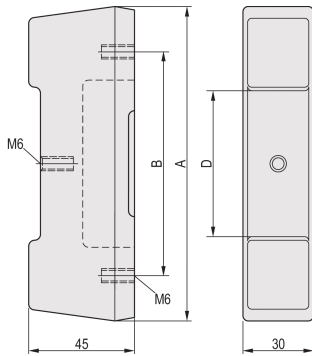

CompacPRO Rear Foot

The rear foot enables the assembly of the rear hood.

CERTIFICATIONS

FEATURES

PU foam, black

SPECIFICATIONS

- Works With:** Cases
- Product Family:** RatiopacPRO; RatiopacPRO AIR; CompacPRO; PropacPRO; Inpac
- Product Type:** Foot
- Type:** Foot
- Material:** Polyurethane

Table 1/1

| Catalog Number | Rack Height | Package Quantity |
|----------------|-------------|------------------|
| 20823-669 | 4U | 1 |
| 20823-668 | 3U | 2 |

WARNING

nVent products shall be installed and used only as indicated in nVent's product instruction sheets and training materials. Instruction sheets are available at www.nvent.com and from your nVent customer service representative. Improper installation, misuse, misapplication or other failure to completely follow nVent's instructions and warnings may cause product malfunction, property damage, serious bodily injury and death and/or void your warranty.