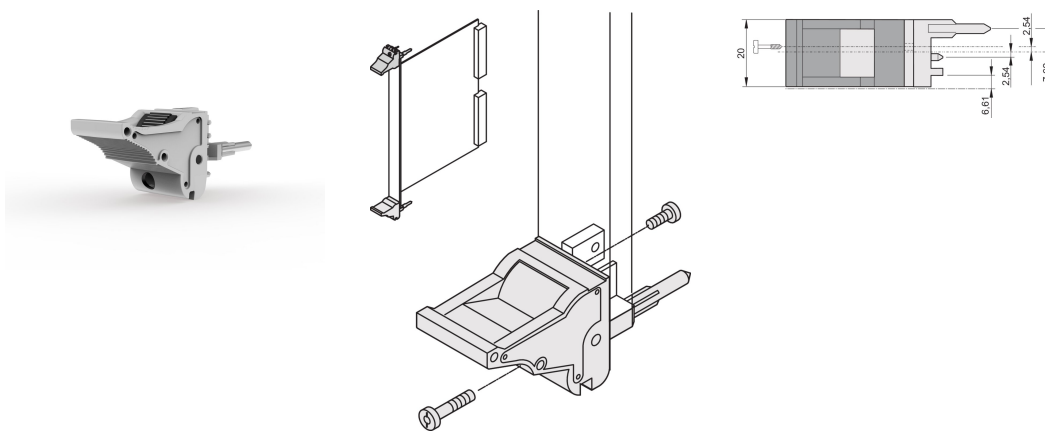

Insertor/Extractor Handle Type IEL, Grey Lever, Black Button, Bottom, 100 Pieces

CATALOG NUMBER

20817-691

The inserter/extractor handle, type IEL in accordance with IEEE 1101.10. 0,1" offset Two of these handles can overcome a single lever force of 700 N (per pair).

CERTIFICATIONS

FEATURES

Suitable for insertion and extraction forces up to 700 N (per pair)

In accordance with IEEE 1101.10 and IEC 60297-3-102

A microswitch can be mounted

0.1" offset is used for PSUs with SMD Plus

PRODUCT ATTRIBUTES

Package Quantity: 100

Handle Type: IEL; Bottom Front

Flammability Rating: UL® 94V-0

Color: Grey

Complies With: EN 45545-2

Material: Polycarbonate

Product Type: Handle

Type: Inserter/Extractor, 0.1" Offset

Works With: Front Panels

Net Weight: 2.42kg

ADDITIONAL PRODUCT DETAILS

Please order Coding pegs and Microswitch separately.

DIAGRAMS

WARNING

nVent products shall be installed and used only as indicated in nVent's product instruction sheets and training materials. Instruction sheets are available at www.nvent.com and from your nVent customer service representative. Improper installation, misuse, misapplication or other failure to completely follow nVent's instructions and warnings may cause product malfunction, property damage, serious bodily injury and death and/or void your warranty.