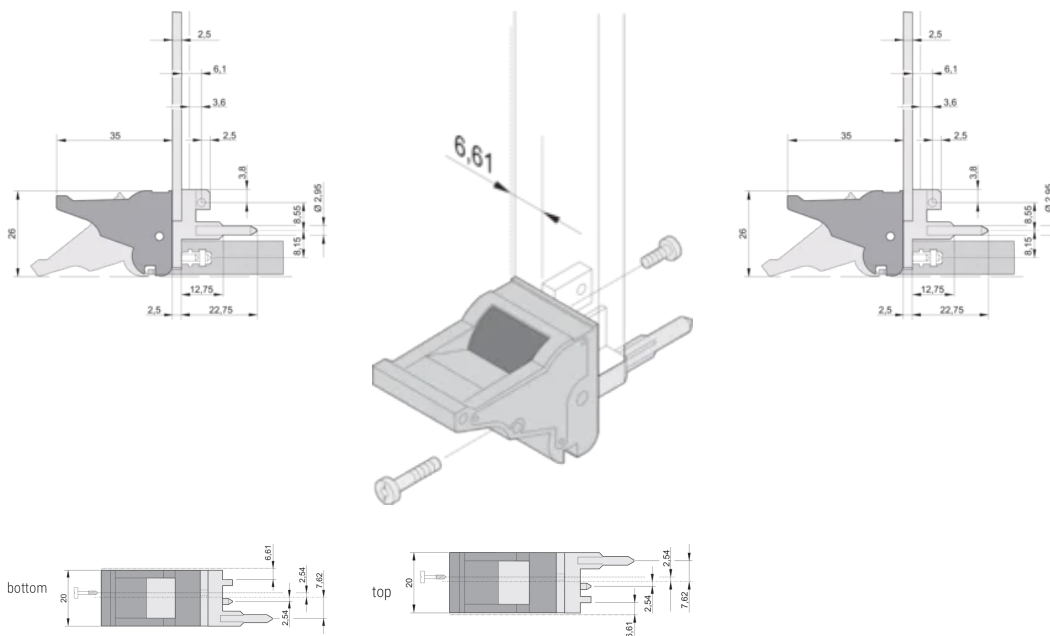

CERTIFICATIONS

FEATURES

Suitable for insertion and extraction forces up to 700 N (per pair)

In accordance with IEEE 1101.10 and IEC 60297-3-102

A microswitch can be mounted

0.1" offset is used for PSUs with SMD Plus

Type: Inserter/Extractor, 0.1" Offset

Works With: Front Panels

Net Weight: 2.42kg

ADDITIONAL PRODUCT DETAILS

Please order Coding pegs and Microswitch separately.

DIAGRAMS

WARNING

nVent products shall be installed and used only as indicated in nVent's product instruction sheets and training materials. Instruction sheets are available at www.nvent.com and from your nVent customer service representative. Improper installation, misuse, misapplication or other failure to completely follow nVent's instructions and warnings may cause product malfunction, property damage, serious bodily injury and death and/or void your warranty.