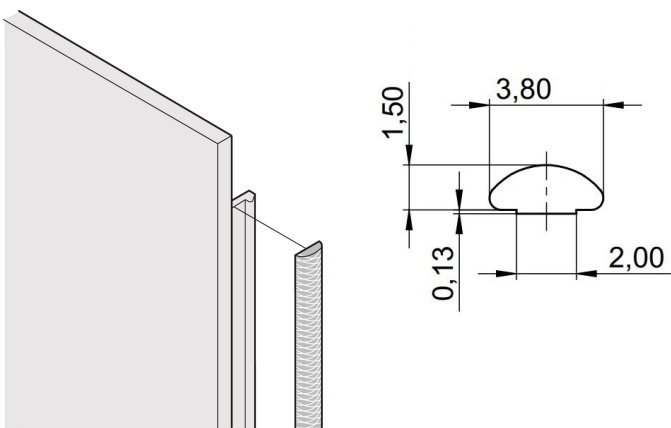

Front Panel EMC Textile Shielding Kit, - 40...+70°C, 4 U, 10 Pieces

CATALOG NUMBER

21101-858

The textile EMC gaskets are inserted into a slot on the right hand side of the U-shaped front panels. The gaskets are glued to the front panel.

CERTIFICATIONS

FEATURES

Textile EMC gasket is affixed laterally on the front panel or in the groove of the right-hand profile as appropriate.

Profile seal is bonded onto the contact surface of the 19" bracket or of the rear angle and sets up the conductive connection to the U-shaped front panels

Temperature range -40 °C ... +70 °C

PRODUCT ATTRIBUTES

Rack Height: 4U

Package Quantity: 10

Material: Thermoplastic Elastomer

Product Family: EuropacPRO; RatiopacPRO; RatiopacPRO AIR; PropacPRO; Frame Type Plug-In Unit