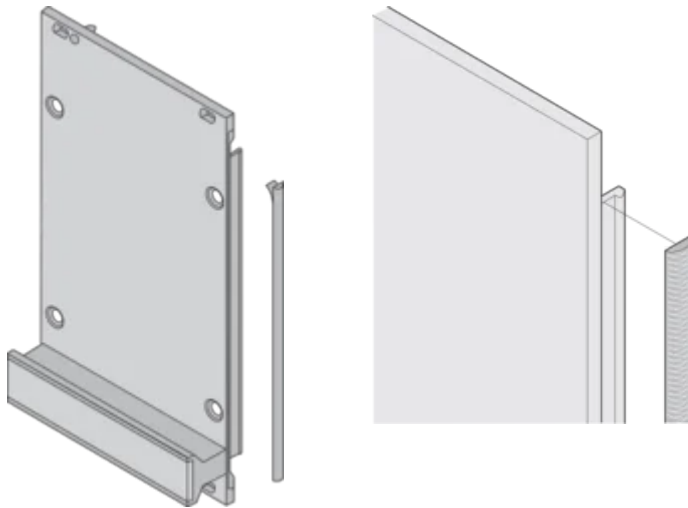

CERTIFICATIONS

FEATURES

Textile EMC gasket is affixed laterally on the front panel or in the groove of the right-hand profile as appropriate.

Profile seal is bonded onto the contact surface of the 19" bracket or of the rear angle and sets up the conductive connection to the U-shaped front panels

Product Type: Shielding Kit

Works With: Subracks; Cases; Front Panels

Net Weight: 0.069kg

ADDITIONAL PRODUCT DETAILS

EMC gaskets (textile) are required for shielding the front panels.

DIAGRAMS

WARNING

nVent products shall be installed and used only as indicated in nVent's product instruction sheets and training materials. Instruction sheets are available at www.nvent.com and from your nVent customer service representative. Improper installation, misuse, misapplication or other failure to completely follow nVent's instructions and warnings may cause product malfunction, property damage, serious bodily injury and death and/or void your warranty.