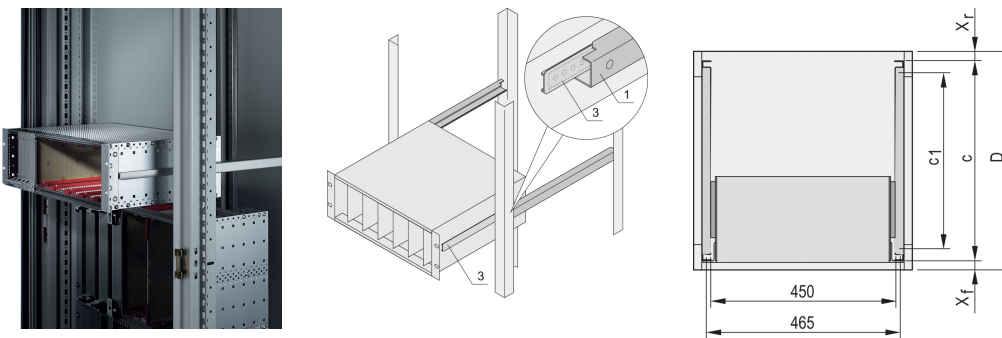

Varistar CP | Telescopic Slides C-Profile for fitting in cabinet, 1100 mm

CATALOG NUMBER

24562-472

Telescopic slides with guiding profile for fitting in cabinets with 25 kg load capacity.

CERTIFICATIONS

FEATURES

For mounting 84 HP wide subracks in the 19" plane

Loading capacity: 25 kg per pair

The guiding profile (1) is matched to the fixing dimension in the cabinet (it is bolted to the 19" profile of the cabinet); the adaptor Rail (3) is matched to the depth and fixing dimension on the subrack (it is inserted into the guiding profile like a telescopic slide)

PRODUCT ATTRIBUTES

Product Family: Varistar CP

Depth: 1100mm

Package Quantity: 2

Finish: Anodized

Material: Aluminum

Product Type: Telescopic Slide

Type: C Profile

Net Weight: 0.885kg

ADDITIONAL PRODUCT DETAILS

No protection against extraction, no stop at full extension.

The reinforcement Rail and the C-Rails have been tested in accordance with the Russian atomic energy authority GAN standards.