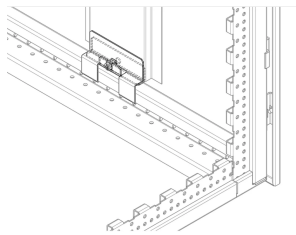

## CATALOG NUMBER

**24630-026**

The internal retainer is easily fitted without drilling, and allows the rear panel to be removed only from inside. The retainer is only for IP 20 applications.

## FEATURES

Easily fitted without drilling

Once assembled, the rear panel can no longer be removed from the exterior