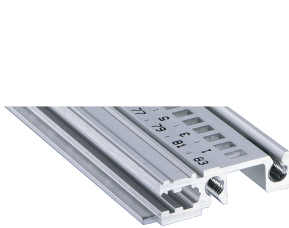

Horizontal Rail Front, Type H-KD, Heavy, Short Lip, 20 HP

CATALOG NUMBER

34560-220

Combinations of horizontal rails and side panels

		"4" can be combined		"2" combination not recommended	
RatiopacPRO	Standard 20 HP	-	+	+	+
	Standard 18 HP	+	+	+	+
EuropacPRO	Standard 20 HP	+	+	-	-
	Standard 18 HP	+	+	-	-
Side panel		Light 1.1	Standard 2	Heavy 2 HP	Rugged 2 HP

Aluminum extrusion horizontal rail of the type H-KD (H-KD = Heavy, Short Lip) with a anodized surface and conductive contact surface. Printed HP markings for a quick optical positioning of the guide rails. Suitable for RatiopacPRO/-AIR and EuropacPRO/-rugged).

CERTIFICATIONS

FEATURES

Installation at top and bottom

Short lip (H-KD)

Aluminum extrusion, anodized finish, conductive contact surface

PRODUCT ATTRIBUTES

Rack Width: 20HP

Package Quantity: 1

Finish: Anodized

Length: 106.68mm

Material: Aluminum

Product Family: EuropacPRO; RatiopacPRO; RatiopacPRO AIR; CompacPRO; PropacPRO

Product Type: Horizontal Rail

Type: Heavy, KD

Works With: Subracks; Cases

Net Weight: 0.04kg