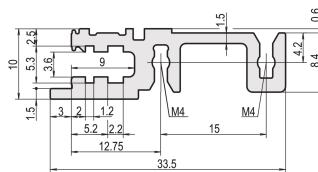

Horizontal Rail Front, Type H-KD, Heavy, Short Lip, 20 HP

CATALOG NUMBER

34560-220

Combinations of horizontal rails and side panels

		"4" can be combined		"2" combination not recommended	
RatiopacPRO	Standard 20 HP	-	+	+	+
	Standard 18 HP	+	+	+	+
EuropacPRO	Standard 20 HP	+	+	-	-
	Standard 18 HP	+	+	-	-
Side panel		Light 1.1	Standard 2	Heavy 2 HP	Rugged 2 HP

Aluminum extrusion horizontal rail of the type H-KD (H-KD = Heavy, Short Lip) with a anodized surface and conductive contact surface. Printed HP markings for a quick optical positioning of the guide rails. Suitable for RatiopacPRO/-AIR and EuropacPRO/-rugged).

CERTIFICATIONS

FEATURES

Installation at top and bottom

Short lip (H-KD)

Aluminum extrusion, anodized finish, conductive contact surface

PRODUCT ATTRIBUTES

Rack Width: 20HP

Package Quantity: 1

Finish: Anodized

Length: 106.68mm

Material: Aluminum

Product Family: EuropacPRO; RatiopacPRO; RatiopacPRO AIR; CompacPRO; PropacPRO

Product Type: Horizontal Rail

Type: Heavy, KD

Works With: Subracks; Cases

Net Weight: 0.04kg