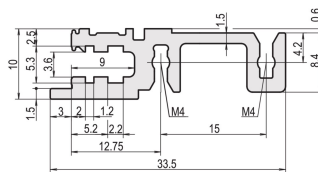

## CATALOG NUMBER

**34560-242**

Combinations of horizontal rails and side panels

		"4" can be combined		"2" combination not recommended	
RatiopacPRO	Standard 42 HP	-	+	+	+
	Standard 42 HP with 100mm depth	+	+	+	+
EuropacPRO	Standard 42 HP	+	+	-	-
	Standard 42 HP with 100mm depth	+	+	-	-
Horizontal rail	Light 42 HP				
	Standard 42 HP				
	Heavy 42 HP				
	Rugged 42 HP				

## PRODUCT ATTRIBUTES

Rack Width: 42HP

Package Quantity: 1

Finish: Anodized

Length: 218.44mm

Material: Aluminum

Product Family: EuropacPRO; RatiopacPRO; RatiopacPRO AIR; CompacPRO; PropacPRO

Product Type: Horizontal Rail