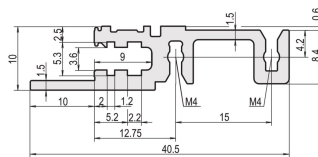

Horizontal Rail, Front, Type H-LD, Heavy, Long Lip, for IEEE Application, 1000 mm

CATALOG NUMBER

34560-301

Combinations of horizontal rails and side panels

	Side panel 1	Side panel 2	Side panel 3	Side panel 4
Horizontal rail 1	-	+	+	+
Horizontal rail 2	+	+	+	+
Horizontal rail 3	+	+	-	-
Horizontal rail 4	Side panel 1	Side panel 2	Side panel 3	Side panel 4

Legend: "+" can be combined, "-" combination not recommended, "+" indicates lit region.

The horizontal rail with a long lip enables the use of IEEE insertion / extraction handles.

CERTIFICATIONS

FEATURES

For plug-in units with IEEE handle

Long lip (H-LD)

Installation at top and bottom

For CPCI and VME64x systems

Aluminum extrusion, anodized finish, conductive contact surface

PRODUCT ATTRIBUTES

Rack Width: 195HP