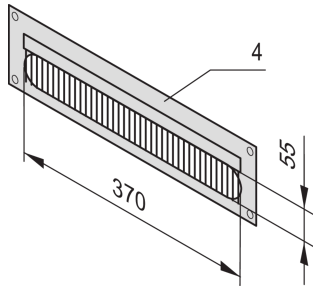

Novastar Cable Ducting

Cover the opening on shortened doors or rear panels for a more aesthetic look.

CERTIFICATIONS

FEATURES

To cover the opening on shortened doors or rear panels

Frame, St, 2.5 mm

With black brush strip

SPECIFICATIONS

Product Type: Cover

Material: Steel

Table 1/2

Catalog Number	Rack Height	Color	Design Feature	Package Quantity	Color Code	Finish
20118-797	4U	Black Grey	Panel & Brushes	1	RAL 7021	Powder Coated
20118-390	4U	Light Grey	Panel & Brushes	1	RAL 7035	Powder Coated
20118-796	3U	Black Grey	Panel & Brushes	1	RAL 7021	Powder Coated