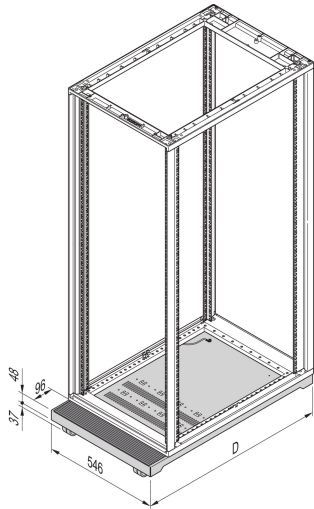

# Novastar Mobile Plinth

Aluminum mobile base plinth with load capacity of 200 kg, for aluminum cabinets with 600 mm breadth.

## FEATURES

St, 2 mm

4 castors

Rubber mat, 3 mm

Load-carrying capacity 200 kg

Base/plinth height H = 100 mm

## SPECIFICATIONS

**Product Type:** Cabinet/Rack Base

**Material:** Steel

Table 1/2

Catalog Number	Width	Depth	Package Quantity	Color	Color Code	Finish
----------------	-------	-------	------------------	-------	------------	--------