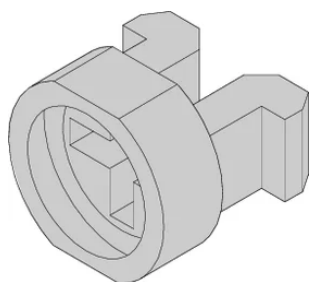

## FEATURES

Sleeve guides the collar screw when fastening the front panel

Sleeve is inserted into the elongated hole of the front panel

Catalog Number	Material	Finish	Color	Package Quantity	Color Code	Depth (D)
21100-661	Stainless Steel			10		
21100-885	Brass			10		

Table 2/2

Catalog Number	Height (H)	Width (W)	Flammability Rating
21100-886	6mm	8mm	
21100-662	6mm	8mm	
21100-660	6mm	8mm	
21100-591	6mm	6.8mm	UL® 94V-2
21100-464	6mm	6.8mm	UL® 94V-2
21100-659			
21100-661			
21100-885			

## ADDITIONAL PRODUCT DETAILS

---

Metal sleeves on the partial front panels must be pressed in.

All sleeves can be used for front panel > 2 HP.

## DIAGRAMS

---