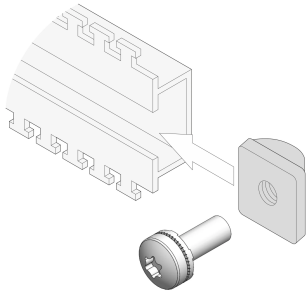

# Slide Nuts with Screw

For variable assembly of 19" components outside the EIA increments

## FEATURES

Slide Nut Kit Slide nut for C-profiles

## SPECIFICATIONS

**Finish:** Nickel Plated  
**Product Type:** Nut  
**Material:** Stainless Steel

Table 1/1

| Catalog Number | Package Quantity |
|----------------|------------------|
| 21120-210      | 4                |
| 21120-211      | 50               |