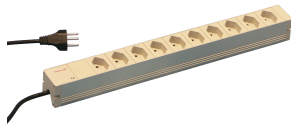

Socket Strip, Swiss

Modular, compact PDU with many function elements. Using a 1 U by 1 U aluminum chassis the PDU can easily be integrated in a rack with Swiss outlets.

CERTIFICATIONS

FEATURES

Socket strips can be rotated through all four directions (in 90° increments) during installation

230 V, 10 A

In accordance with SEV.IEC 60884

Connecting cable 2 m with Swiss version plug

Socket strips Swiss version

Installation height 1 U

Horizontal or vertical mounting

SPECIFICATIONS

Length:	438.5mm
Material:	Aluminum; Polyamide
Color:	Grey
Product Type:	Socket Strip