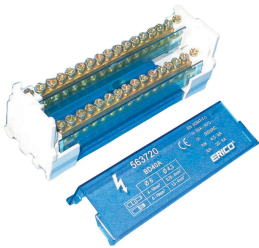

BD Two Pole Distribution Block, 40 A

Data Solutions