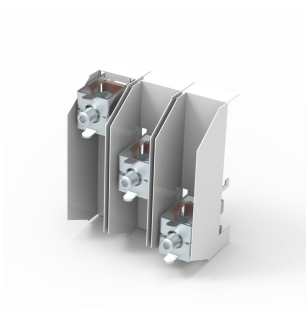

# Connection Set, W060

Connection terminal, 3 pole without cover.

## FEATURES

---

Description: Connection set, 3-pole without cover cap.

Rated voltage: 690 V

Width: 153

Pack quantity: 1 pc.

Approvals: CSA, UL, GL

## SPECIFICATIONS

Table 1/1

Catalog Number	Height	Width	Depth	Material	Finish	Color
01537	100mm	153mm	25mm	Steel	Powder Coated	Light Gray
01538	100mm	153mm	25mm	Steel	Powder Coated	Light Gray