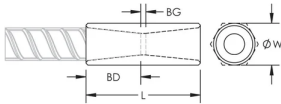

Diameter (Ø): 37 mm

Length (L): 101mm

Bar Depth (BD): 43mm

Bar Gap (BG): 15mm

Unit Weight: 0.46 kg

Designed to Meet: AASHTO;ABNT NBR 8548:1984;ACI 318 Type 1 (125% Specified Yield);ACI 318 Type 2 (Specified Tensile);ACI 349;ACI 359;AS3600

ADDITIONAL PRODUCT DETAILS

Bar dimensions and weights listed may vary by region. Coupler sizes not shown may be available by special order. Contact your nVent LENTON representative for more information.

Suffix "EE" has been added to some part numbers to clarify design version among regions.

DIAGRAMS

WARNING

nVent products shall be installed and used only as indicated in nVent's product instruction sheets and training materials. Instruction sheets are available at www.nvent.com and from your nVent customer service representative. Improper installation, misuse, misapplication or other failure to completely follow nVent's instructions and warnings may cause product malfunction, property damage, serious bodily injury and death and/or void your warranty.

North America

+1.800.753.9221

Option 1 – Customer Care

Option 2 – Technical

Support

Europe

Netherlands:

+31 800-0200135

France:

+33 800 901 793

Europe

Germany:

800 1890272

Other Countries:

+31 13 5835404