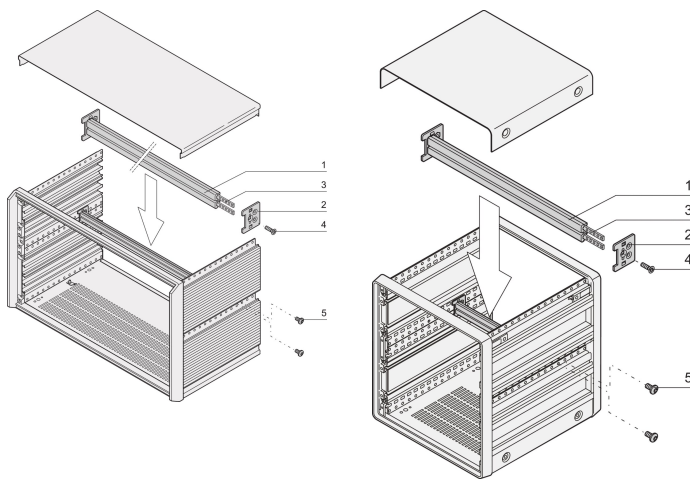

# PropacPRO Horizontal Rail Center Type ST-C, 84 HP

CATALOG NUMBER

**24575-474**

Horizontal rail, centre, type ST-C.

## FEATURES

For 6 U CompacPRO case, to split into 2 x 3 U

Aluminum extrusion, anodized finish, conductive contact surface, with HP markings

For indirect backplane mounting (with insulation strip)

## PRODUCT ATTRIBUTES

Product Type: Horizontal Rail

Product Family: PropacPRO

Type: Type ST-C

Rack Width: 84HP

Length: 431.8mm

Package Quantity: 1

Finish: Anodized