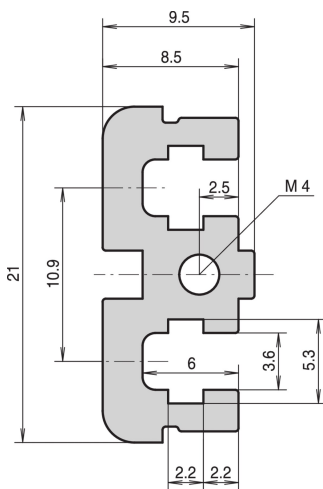

# PropacPRO Horizontal Rail Center Type ST-C, 84 HP

CATALOG NUMBER

**24575-474**

Horizontal rail, centre, type ST-C.

## FEATURES

For 6 U CompacPRO case, to split into 2 x 3 U

Aluminum extrusion, anodized finish, conductive contact surface, with HP markings

For indirect backplane mounting (with insulation strip)

## PRODUCT ATTRIBUTES

Product Type: Horizontal Rail

Product Family: PropacPRO

Type: Type ST-C

Rack Width: 84HP

Length: 431.8mm

Package Quantity: 1

Finish: Anodized