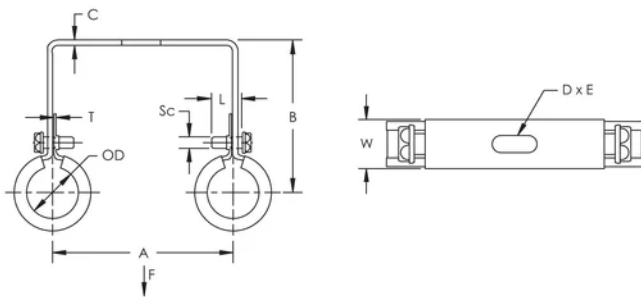

Finish: Electrogalvanized

Color: Black

Temperature: -50 to 110 °C

Pipe Size: 1/4"

NB/DN: 8

Outer Diameter (OD): 12 - 14 mm

Width (W): 20 mm

Thickness (T): 0.8 mm

A: 60 mm

B: 51 mm

Static Load: 450N

C: 2 mm

D: 20 mm

E: 8.5 mm

Screw Diameter (Sc): 6

Screw Length (L): 20mm

ADDITIONAL PRODUCT DETAILS

Lining is EPDM rubber.

DIAGRAMS

WARNING

nVent products shall be installed and used only as indicated in nVent's product instruction sheets and training materials. Instruction sheets are available at www.nvent.com and from your nVent customer service representative. Improper installation, misuse, misapplication or other failure to completely follow nVent's instructions and warnings may cause product malfunction, property damage, serious bodily injury and death and/or void your warranty.