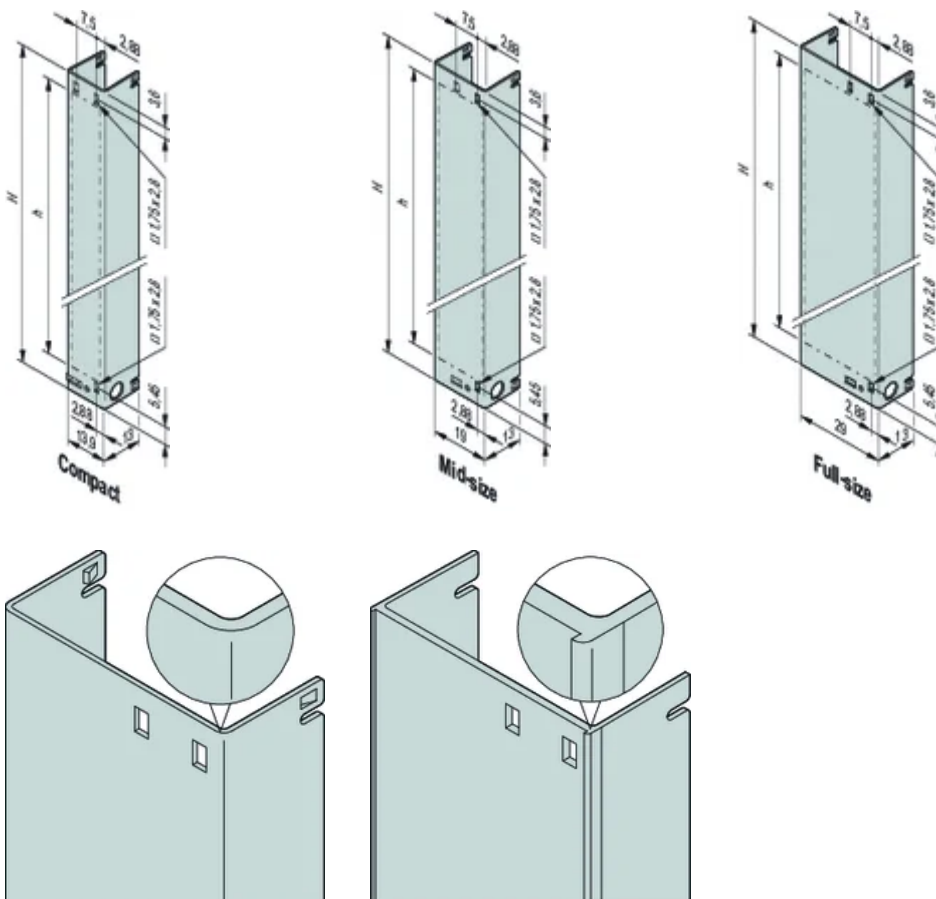

Catalog Number	Height (H)	Rack Width	Design Feature	Material	Finish	Package Quantity
30849-682	73.8mm	6HP	Full-Size	Aluminum	Passivated	1
30849-407	148.8mm	6HP	Full-Size	Stainless Steel		1
30849-404	73.8mm	6HP	Full-Size	Stainless Steel		1
30849-670	148.8mm	4HP		Aluminum	Passivated	1

Table 2/2

Catalog Number	Front Finish	Rear Finish	Depth (D)	Width (W)
30849-658	Raw	Raw	2.5mm	19mm
30849-694	Raw	Raw	2.5mm	29mm
30849-406	Raw	Raw	1mm	19mm
30849-402	Raw	Raw	1mm	13.9mm
30849-403	Raw	Raw	1mm	19mm
30849-682	Raw	Raw	2.5mm	29mm
30849-407	Raw	Raw	1mm	29mm
30849-404	Raw	Raw	1mm	29mm
30849-670	Raw	Raw	2.5mm	19mm

DIAGRAMS