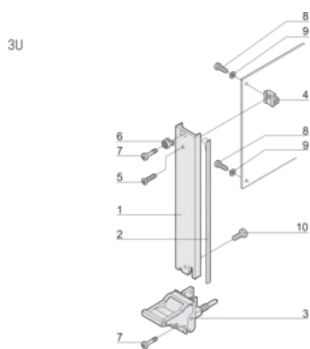

Mounting: Screw-on Rear IO

Gasket Type: Textile EMC

Front Finish: Anodized

Rear Finish: Etched

Treated Edges: No

Complies With: IEC 60297-3-102; IEEE 1101.10; IEC 60297-3-103; IEEE 1101.1/11

EMC Shielding: Yes

Finish: Anodized; Passivated

Height (H): 128.4mm

Material: Aluminum

Product Type: Front Panel

Rack Height: 3U

Type: Front Panel with Handle (PIU)

Width (W): 40.3mm

Net Weight: 0.1kg

DIAGRAMS

WARNING

nVent products shall be installed and used only as indicated in nVent's product instruction sheets and training materials. Instruction sheets are available at www.nvent.com and from your nVent customer service representative. Improper installation, misuse, misapplication or other failure to completely follow nVent's instructions and warnings may cause product malfunction, property damage, serious bodily injury and death and/or void your warranty.