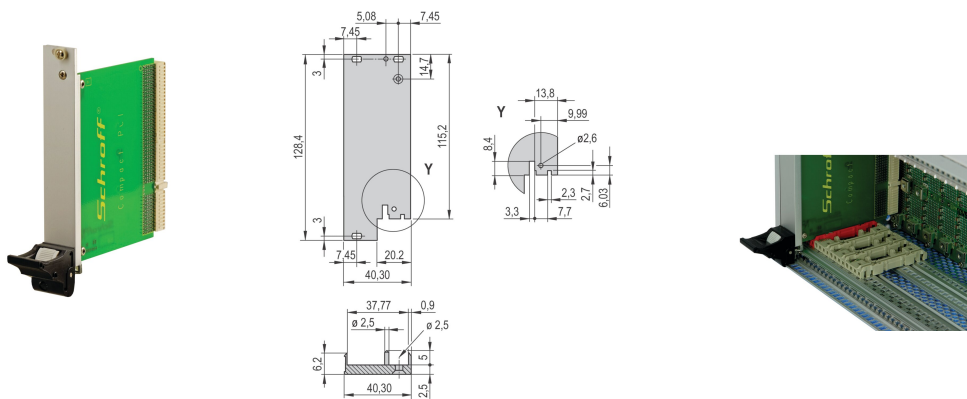

# Plug-In Unit Kit With IEL Handle for Rear I/O, Shielded, Black, 3 U, 8 HP

## CATALOG NUMBER

**20848-752**

Plug-in unit, with IEL inserter/extractor black handle, 3 U, rear I / O assembly. The U-shaped front panel enable shielding with a textile gasket.

## FEATURES

U-shaped front panel for textile gasket

Suitable for insertion and extraction forces up to 700 N (per pair)

Enable the installation of a microswitch

Enable the installation of coding pegs in accordance with IEC 60297-3-103/ IEEE 1101.10

## PRODUCT ATTRIBUTES

Rack Width: 8HP

Package Quantity: 1

Handle Type: IEL

Mounting: Screw-on Rear IO

Gasket Type: Textile EMC

Front Finish: Anodized

Rear Finish: Etched