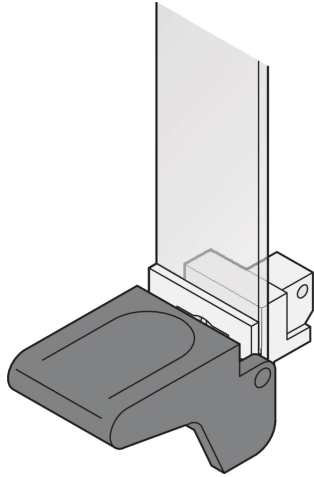

# Extractor Handle Key Form 1

Extractor handle key form 1, can be used to extract PCBs. The handles are available in black or grey and top and bottom versions.

## FEATURES

Handle UL 94 V-0, bearing Zn die-cast

At 6 U, the printed board location can be offset 1 HP to the right by swapping the upper and lower handles. This creates space for SMD components on the left hand side