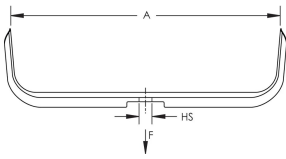

Table 1/2

Catalog Number	Cable Capacity, Cat 5e	Cable Capacity, Cat 6	Cable Capacity, Cat 6A	A	Area	Hole Size (HS)
CAT300CMLN	700	525	325	304mm	812mm²	9.5mm
CAT200CMLN	450	350	215	203mm	533mm²	9.5mm

Table 2/2

Catalog Number	Static Load
CAT300CMLN	440N
CAT200CMLN	440N

DIAGRAMS

WARNING

nVent products shall be installed and used only as indicated in nVent's product instruction sheets and training materials. Instruction sheets are available at www.nvent.com and from your nVent customer service representative. Improper installation, misuse, misapplication or other failure to completely follow nVent's instructions and warnings may cause product malfunction, property damage, serious bodily injury and death and/or void your warranty.

Our powerful portfolio of brands:

CADDY ERICO HOFFMAN ILSCO SCHROFF TRACHTE