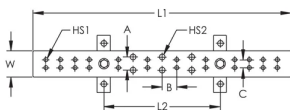

TGBA20L12PT	Yes	508mm	229mm	8mm	12	11mm
TGBA18L10P	No	451mm	229mm	8mm	10	11mm
TGBA29L18PT	Yes	737mm	457mm	8mm	18	11mm
TGBA24L14PT	Yes	610mm	457mm	8mm	14	11mm
TGBA18L10PT	Yes	451mm	229mm	8mm	10	11mm
TGBA24L14P	No	610mm	457mm	8mm	14	11mm
TGBA16L08PT	Yes	394mm	229mm	8mm	8	11mm
TGBA12L06PT	Yes	305mm	229mm	8mm	6	11mm
TGBA20L12P	No	508mm	229mm	8mm	12	11mm
TGBA29L18P	No	737mm	457mm	8mm	18	11mm
TGBA12L06P	No	305mm	229mm	8mm	6	11mm
TGBA16L08P	No	394mm	229mm	8mm	8	11mm

Table 2/2

Catalog Number	Hole Size 2 Number of Pairs	A	B	C
TGBA20L12PT	3	25.4mm	28.6mm	15.9mm
TGBA18L10P	3	25.4mm	28.6mm	15.9mm
TGBA29L18PT	5	25.4mm	28.6mm	15.9mm
TGBA24L14PT	5	25.4mm	28.6mm	15.9mm
TGBA18L10PT	3	25.4mm	28.6mm	15.9mm
TGBA24L14P	5	25.4mm	28.6mm	15.9mm
TGBA16L08PT	3	25.4mm	28.6mm	15.9mm
TGBA12L06PT	3	25.4mm	28.6mm	15.9mm
TGBA20L12P	3	25.4mm	28.6mm	15.9mm
TGBA29L18P	5	25.4mm	28.6mm	15.9mm
TGBA12L06P	3	25.4mm	28.6mm	15.9mm
TGBA16L08P	3	25.4mm	28.6mm	15.9mm

DIAGRAMS

WARNING

nVent products shall be installed and used only as indicated in nVent's product instruction sheets and training materials. Instruction sheets are available at www.nvent.com and from your nVent customer service representative. Improper