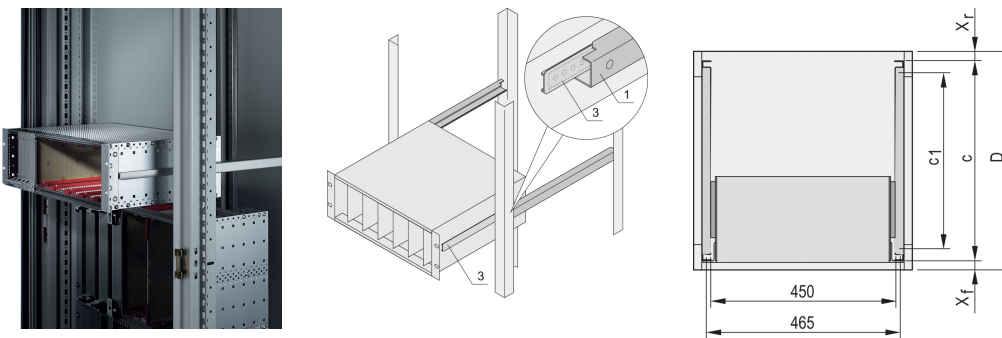

# Varistar CP | Telescopic Slides C-Profile for fitting in cabinet, 1000 mm

## CATALOG NUMBER

**24562-468**

Telescopic slides with guiding profile for fitting in cabinets with 25 kg load capacity.

## FEATURES

For mounting 84 HP wide subracks in the 19" plane

Loading capacity: 25 kg per pair

The guiding profile (1) is matched to the fixing dimension in the cabinet (it is bolted to the 19" profile of the cabinet); the adaptor Rail (3) is matched to the depth and fixing dimension on the subrack (it is inserted into the guiding profile like a telescopic slide)

## PRODUCT ATTRIBUTES

Product Family: Varistar CP

Depth: 1000mm

Package Quantity: 2

Finish: Anodized

Material: Aluminum

Product Type: Telescopic Slide

Type: C Profile