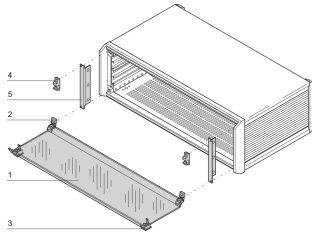

# PropacPRO Front Hood

The front hood bottom hinged can be assembled on to a PropacPRO case. It protects the PCB from accidental operations. A retrofittable lock can be installed.

## FEATURES

Mounting of hinges at top or bottom

Lock (max. 2) retrofittable

From acrylic glass, hinged, removable

Lateral cover (item 5) also serves as vertical EMC shielding of side panels

## SPECIFICATIONS

- Rack Height:** 3U
- Works With:** Cases
- Product Type:** Cover Plate
- Type:** Front Hood
- Product Family:** PropacPRO
- Material:** Thermoplastic

Table 1/1

Catalog Number	Rack Width	Package Quantity	Depth
24576-080	28HP	1	
24576-083	84HP	1	175mm
24576-082	63HP	1	