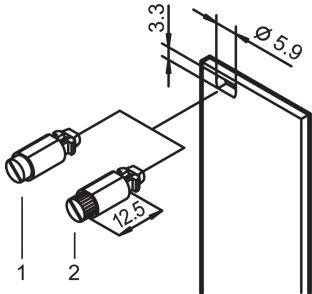

Quick Release Fastener

1/4 rotary lock with defined stop.

CERTIFICATIONS

FEATURES

1/4 rotary lock with defined stop

Identification of locking position due to slot position

Vibration and shake proof

Qty 100 pieces

SPECIFICATIONS

Works With:	Front Panels
Product Type:	Hardware Kit
Finish:	Nickel Plated
Material:	Steel; Zinc Alloy; Thermoplastic

Table 1/2

Catalog Number	Color	Package Quantity	Color Code	Depth	Height	Width
21101-850	Jet Black	100	RAL 9005	20.6mm	6mm	7mm
21101-847	Pebble Grey	100	RAL 7032	16.7mm	6mm	7mm
21101-849	Pebble Grey	100	RAL 7032	20.6mm	6mm	7mm

CatalogNumber	Color	Package Quantity	Color Code	Depth	Height	Width
21101-848	Jet Black	100	RAL 9005	16.7mm	6mm	7mm

Table 2/2

Catalog Number	Fastener Type
21101-850	Knurled, Slotted Head
21101-847	Slotted Head
21101-849	Knurled, Slotted Head
21101-848	Slotted Head