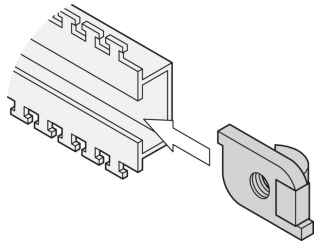

# Slide Nut Kit for C-Rail

C-Rails are for better cable management. Installation generally behind the 19" uprights. They are compatible with standard cable clabs.