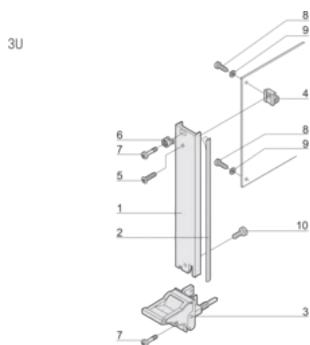

Rear Finish: Etched

Treated Edges: No

Complies With: IEC 60297-3-102; IEEE 1101.10; IEC 60297-3-103; IEEE 1101.1/11

EMC Shielding: Yes

Finish: Anodized; Passivated

Height (H): 128.4mm

Material: Aluminum

Product Type: Front Panel

Rack Height: 3U

Type: Front Panel with Handle (PIU)

Width (W): 20mm

Net Weight: 0.07kg

## DIAGRAMS

---