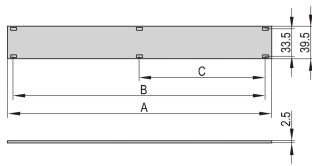

Front Panel 1 U, Horizontal Rail Mounting

The 1 U front panel enables a user to cover the 1 U section in a 4 U PropacPRO case, RatiopacPRO 5 U (1-3-1) and EuropacPRO 4 U. The panel will be assembled to the threaded inserts of the horizontal rails.

Table 1/2

| Catalog Number | Rack Height | Height (H) | Rack Width | Width (W) | Depth (D) | Package Quantity |
|----------------|-------------|------------|------------|-----------|-----------|------------------|
| 20850-423 | 1U | 39.5mm | 28HP | 141.9mm | 2.5mm | 1 |
| 20850-425 | 1U | 39.5mm | 63HP | 319.7mm | 2.5mm | 1 |

| Catalog Number | Rack Height | Height (H) | Rack Width | Width (W) | Depth (D) | Package Quantity |
|----------------|-------------|------------|------------|-----------|-----------|------------------|
| 20850-426 | 1U | 39.5mm | 84HP | 426.4mm | 2.5mm | 1 |
| 20850-424 | 1U | 39.5mm | 42HP | 213mm | 2.5mm | 1 |