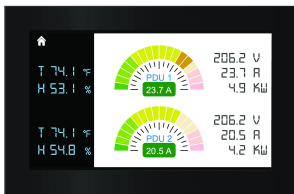

## Data Solutions

Smart, stylish Door-Mount PDU LCD Display externally monitors the PDU metrics inside the cabinet without opening the door to physically review the PDU’s metrics. Easy magnetic mounting installation not requiring any cabinet door cutout. Touchscreen can be installed horizontally or vertically and has plug-n-play connectivity.

### FEATURES

- Saves time monitoring PDU metrics from outside the cabinet
- Prevents entering cabinet to monitor PDU metrics
- Easy magnetic mounting installation
- No cabinet door cutout required
- Optional mounting screw kit included
- Display horizontally or vertically
- Plug-n-Play connectivity
- Resistive touch screen
- Smart and stylish design
- With corresponding PDU connected sensors, it monitors voltage, current, power, temperature, humidity and air flow
- 4.3-inch (109mm) display size
- 480 x 272 display resolution
- RJ-11 cables connection