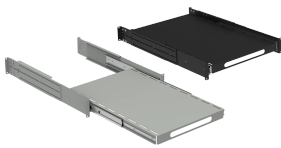

## Data Solutions

The Rack-Mount Sliding Shelf allows easy access to shelf-mounted devices. The shelf is 16-gauge steel with 12-gauge steel supports. The shelf mounts to the front surface of front and back rack angles. When mounted directly to a frame, load rating is 150 lb. (68 kg) with four rack angle mountings and 75 lb. (34 kg) with front rack angle mounting. Rack accessories that are shorter than the enclosure depth can be mounted to rack angles or frame accessory brackets attached to grid straps. Order these items separately.

### FEATURES

Shelf is 16-gauge steel with 12-gauge steel supports

Mounts to the front surface of front and back rack angles

Load rating is 150 lb. (68 kg) with four rack angles mounted directly to frame verticals; load rating reduced to 75 lb. (34 kg) with front rack angle mounting only

Rack accessories that are shorter than the enclosure depth can be mounted to rack angles or frame accessory brackets attached to grid straps. Order these items separately