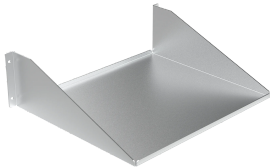

# Single-Sided Solid Aluminum Shelf

## Data Solutions

The Single-Sided Solid Aluminum Shelf mounts in a cabinet or on a 19-inch open-frame rack, it can also be wall-mounted. Please note it is load rated for 100 lb. (45.4 kg).

### FEATURES

The Single-Sided Solid Aluminum Shelf mounts in a cabinet or on a 19-inch open-frame rack, it can also be wall-mounted

Please note it is load rated for 100 lb. (45.4 kg)