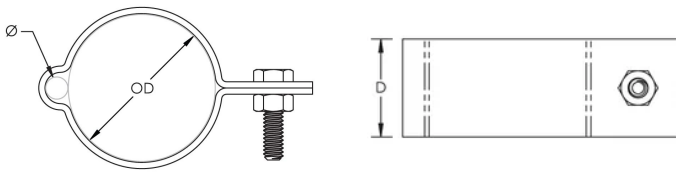

Catalog Number	Material	Finish	Diameter (Ø)	Outer Diameter (OD)	Depth (D)	Unit Weight
LPC674	Copper	Tinned	10.2 - 15.88 mm	114.3 - 127 mm	31.75mm	0.23 kg
LPA674	Aluminum		10.2 - 15.88 mm	114.3 - 127 mm	31.75mm	0.23 kg

Table 2/2

Catalog Number	Certifications
LPA672	
LPA671	
LPC671	E202878-Combined_CoC, E202878-Combined_CoC
LPC672	E202878-Combined_CoC, E202878-Combined_CoC
LPC673	E202878-Combined_CoC, E202878-Combined_CoC
LPA673	
LPC674	E202878-Combined_CoC, E202878-Combined_CoC
LPA674	

DIAGRAMS

WARNING

nVent products shall be installed and used only as indicated in nVent's product instruction sheets and training materials. Instruction sheets are available at www.nvent.com and from your nVent customer service representative. Improper installation, misuse, misapplication or other failure to completely follow nVent's instructions and warnings may cause product malfunction, property damage, serious bodily injury and death and/or void your warranty.

⚠ WARNING: This product can expose you to chemicals including lead, which is known to the State of California to cause cancer and birth defects or other reproductive harm. For more information go to www.P65Warnings.ca.gov.