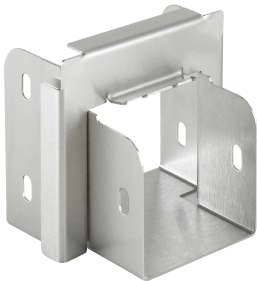

CleanTray Reducer

Clean Tray Reducers are used for reducing to a smaller size Clean Tray. The Clean Tray stainless steel system is designed to protect rated cabling in applications that require frequent washdown.

FEATURES

Clean Tray Reducers are used for reducing to a smaller size Clean Tray

The Clean Tray stainless steel system is designed to protect rated cabling in applications that require frequent washdown

SPECIFICATIONS

Finish: Brushed #3

Material: Stainless Steel 304

Table 1/2

Catalog Number	Article Number	Type	Height	Width	Thickness
CTS4644RRSS	16622	Reducer	64mm	64mm	1.27mm
CT4644RSS	15825	Reducer	64mm	64mm	1.27mm
CTS6644RLSS	17151	Reducer	64mm	64mm	1.27mm
CTS6633RRSS	16626	Reducer	64mm	64mm	1.27mm
CT4633RSS	15826	Reducer	64mm	64mm	1.27mm
CT6622RSS	15827	Reducer	64mm	64mm	1.27mm
CT6633RSS	15832	Reducer	64mm	64mm	1.27mm
CTS6633RLSS	17152	Reducer	64mm	64mm	1.27mm
CT4433RSS	15823	Reducer	102mm	102mm	1.27mm
CT6644RSS	15831	Reducer	64mm	64mm	1.27mm
CTS6644RRSS	16625	Reducer	64mm	64mm	1.27mm
CT6646RSS	15828	Reducer	64mm	64mm	1.27mm
CT4422RSS	15824	Reducer	102mm	102mm	1.27mm
CTS4433RLSS	15801	Reducer	64mm	64mm	1.27mm
CTS6646RLSS	17148	Reducer	64mm	64mm	1.27mm
CTS4644RLSS	17143	Reducer	64mm	64mm	1.27mm
CTS6646RRSS	16624	Reducer	64mm	64mm	1.27mm
CTS4633RLSS	17144	Reducer	64mm	64mm	1.27mm
CTS4433RRSS	16621	Reducer	64mm	64mm	1.27mm
CTS4633RRSS	16623	Reducer	64mm	64mm	1.27mm