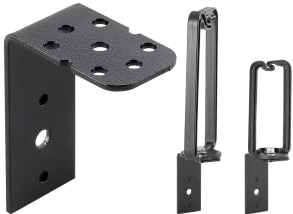

Universal D-Ring Bracket

The Universal D-Ring Bracket mounts D-Ring's (order separately) on ProLine or Network Vertical Tie-Down Cable Manager, ProLine Front-to-Back D-Ring Bracket or grid strap. The D-Ring locks into hole provided on the bracket, creating support for cable management. It is made of steel, coated with RAL 9005 black polyester powder paint and includes mounting hardware.

FEATURES

The Universal D-Ring Bracket mounts D-Ring's (order separately) on ProLine or Network Vertical Tie-Down Cable Manager, ProLine Front-to-Back D-Ring Bracket or grid strap

The D-Ring locks into hole provided on the bracket, creating support for cable management

It is made of steel, coated with RAL 9005 black polyester powder paint and includes mounting hardware

SPECIFICATIONS

Table 1/1

Catalog Number	Article Number	Material	Finish	Color	Color Code	Thickness
EDRBK10	16032	Mild Steel	Powder Coated	Jet Black	RAL 9005	1.9mm