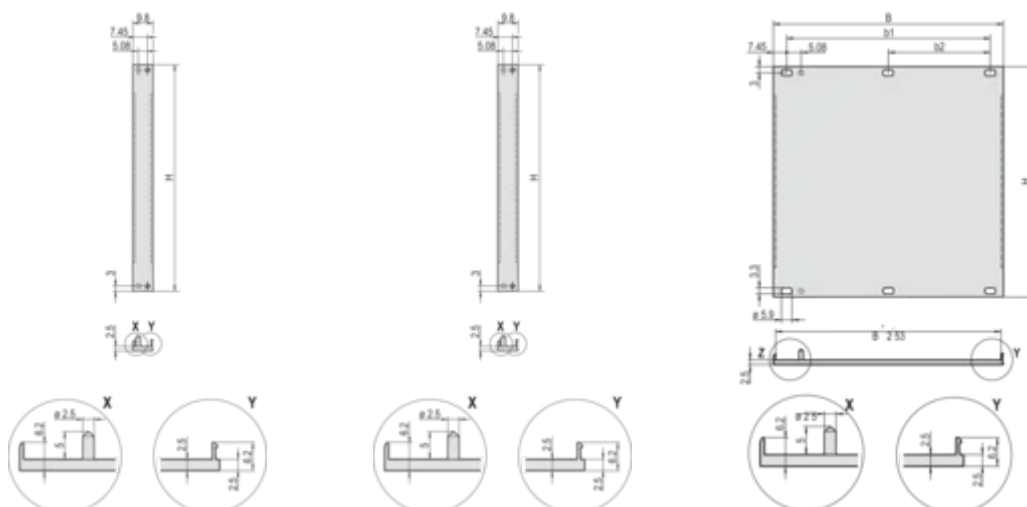

## ADDITIONAL PRODUCT DETAILS

Please order fixing material (sleeves, collar screws) separately.

14 ... 84 HP: multi-part U-profile (front panel with crimped profiles).

Differences in finish between 2 ... 12 HP and 14 ... 84 HP.

2 ... 12 HP: one-part U-profile

Please order textile EMC gasket separately.

Standard pack quantity: 2 to 28HP: 5 pieces, 42 to 84 HP: 1 piece, supplied in standard pack quantities (SPQ) only.

## DIAGRAMS