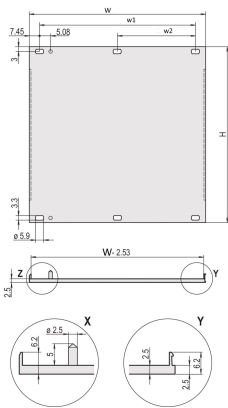

Front Panel, U-profile, Refrofit Shielding, 6 U, 42 HP, 2.5 mm, Al, Front Anodized, Rear Conductive

CATALOG NUMBER

20848-139

U-profile front panel for textile EMC gasket.

CERTIFICATIONS

FEATURES

U-profile, front panel, Al, 2.5 mm, front anodized, rear conductive

For EMC textile gasket

PRODUCT ATTRIBUTES

Rack Height: 6U

Rack Width: 42HP

Package Quantity: 1

Accessory Type: Front panel

Mounting: Screw-on Front