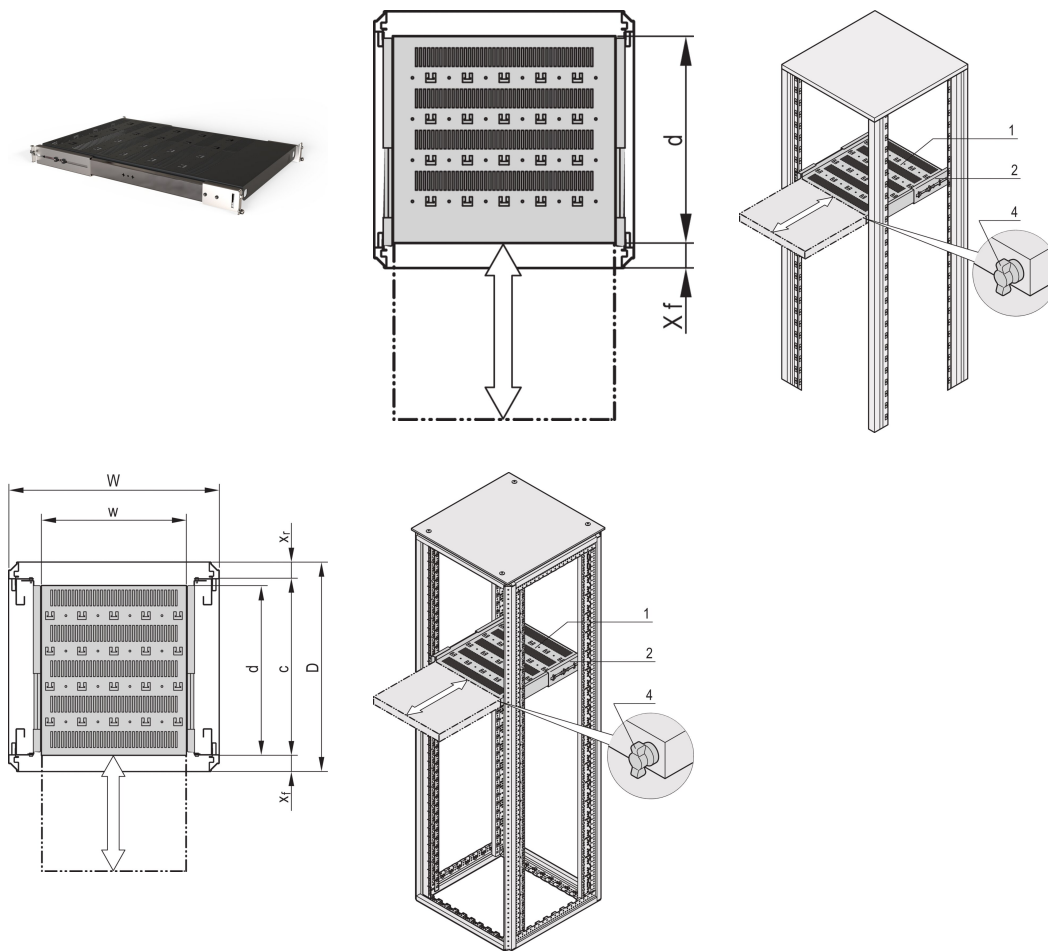

Varistar CP | 19" Telescopic Shelf, 70 kg, 553W 800D, RAL 7021

CATALOG NUMBER

21130-355

Varistar, Novastar and Eurorack 19" Shelf, Stationary with 70 kg load capacity, perforated for ease of assembly.

CERTIFICATIONS

FEATURES

Perforated cut-outs for assembling cable ties

Static load-carrying capacity 70 kg

Incl. telescopic slides

Locking with T-bar lock possible

St, 1.5 mm

Hammer head perforation for assembly with cable ties

PRODUCT ATTRIBUTES

Type: Telescopic Shelf

Width: 600mm

Depth: 682mm

Package Quantity: 1

Color: Black Grey

Color Code: RAL 7021

Finish: Powder Coated

Material: Steel

Product Family: Varistar CP; Novastar

Product Type: Shelf

Works With: Varistar CP

Net Weight: 5.598kg

ADDITIONAL PRODUCT DETAILS

Mounting bracket for assembly of telescopic slide at frame please order separately.