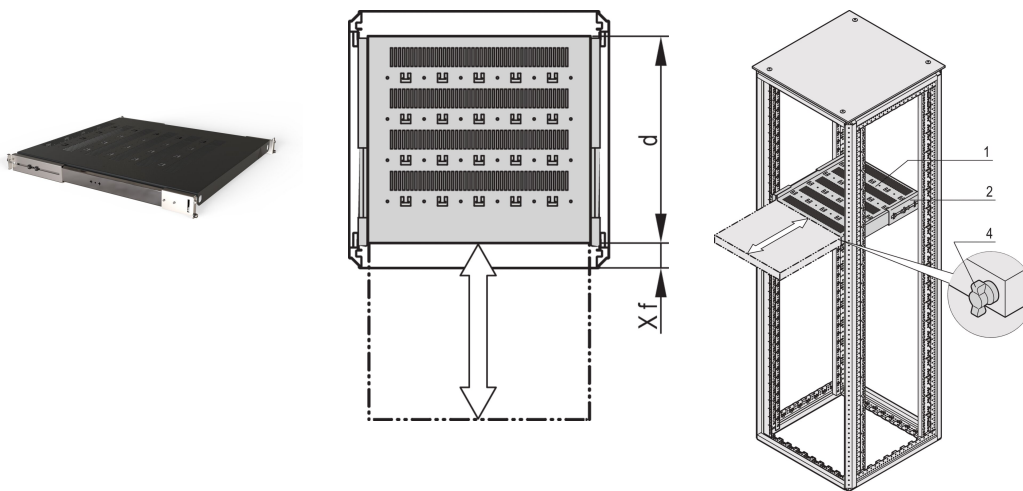

Varistar CP | 19" Telescopic Shelf, 70 kg, 800W 800D, RAL 7021

CATALOG NUMBER

21130-375

Varistar, Novastar and Eurorack 19" Shelf, Stationary with 70 kg load capacity, perforated for ease of assembly.

CERTIFICATIONS

FEATURES

Perforated cut-outs for assembling cable ties

Static load-carrying capacity 70 kg

Incl. telescopic slides

Locking with T-bar lock possible

St, 1.5 mm

Hammer head perforation for assembly with cable ties

PRODUCT ATTRIBUTES

Type: Telescopic Shelf

Width: 600mm

Depth: 677mm

Package Quantity: 1

Color: Black Grey

Color Code: RAL 7021

Finish: Powder Coated

Material: Steel

Product Family: Varistar CP; Novastar

Product Type: Shelf

Works With: Varistar CP

Gross Weight: 11.87kg

ADDITIONAL PRODUCT DETAILS

Mounting bracket for assembly of telescopic slide at frame please order separately.