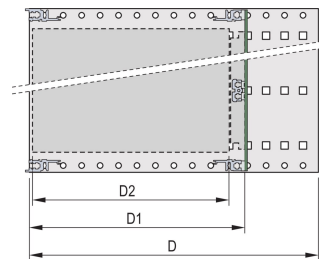

EuropacPRO 19" Subrack Kit for Backplane, Light, Unshielded, 3 U, 295 mm

CATALOG NUMBER

24564-133

Non-EMC shielded subrack for backplane mounting, light version.

CERTIFICATIONS

FEATURES

Subrack with side panel type L ("light") with integrated 19" support brackets

Horizontal rail type "light"

Aluminum construction

Rear horizontal rails for backplane mounting with insulation strip

Installed load up to 7.5 kg