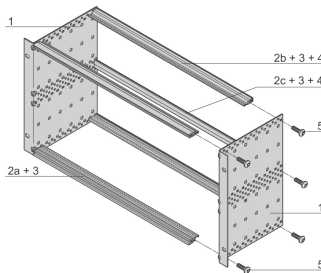

EuropacPRO 19" Subrack Kit for Backplane, Light, Unshielded, 3 U, 295 mm

CATALOG NUMBER

24564-133

Non-EMC shielded subrack for backplane mounting, light version.

CERTIFICATIONS

FEATURES

Subrack with side panel type L ("light") with integrated 19" support brackets

Horizontal rail type "light"

Aluminum construction

Rear horizontal rails for backplane mounting with insulation strip

Installed load up to 7.5 kg

Supplied as space-saving flat-pack

Internal and external dimensions in accordance with: IEC 60297-3-100, -101, IEEE 1101.1

Modifications such as cutouts, different finishes or dimensions available

PRODUCT ATTRIBUTES

Rack Height: 3U

Depth: 295mm

Package Quantity: 1

For Mounting: Backplane

Board Depth: 160mm; 220mm; 280mm

Handle Included: No