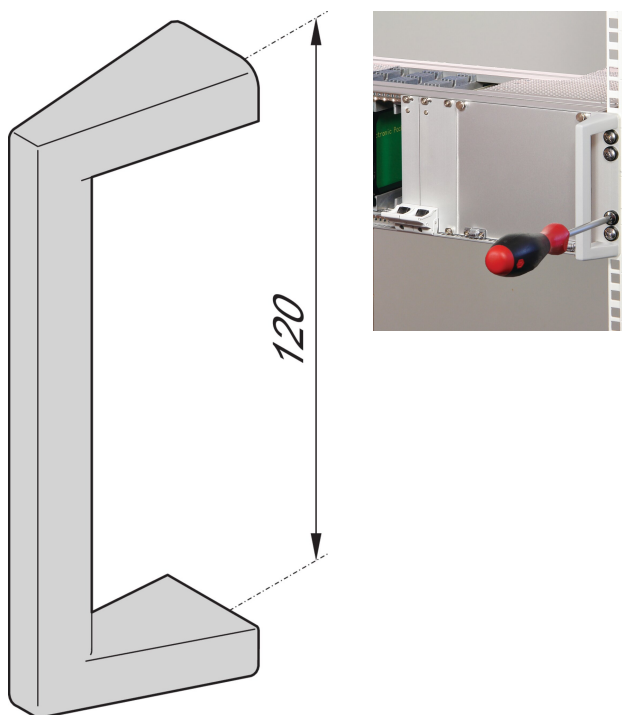

# Front Handle, for Type R Side Panels

## CATALOG NUMBER

**24566-010**

The front handle for a rugged subrack have a load-carrying capacity 30 kg. It optimizes the assembly of a subrack into a cabinet.

## FEATURES

Load-carrying capacity 30 kg

Suitable for 3 and 6 U side panels

The form of the handle make it much easier to assemble the M6 fixing screws

## PRODUCT ATTRIBUTES

Product Type: Handle

Works With: Subracks

Handle Type: Straight

Width: 12.2mm

Material: Aluminum

Color: Silver

Package Quantity: 2