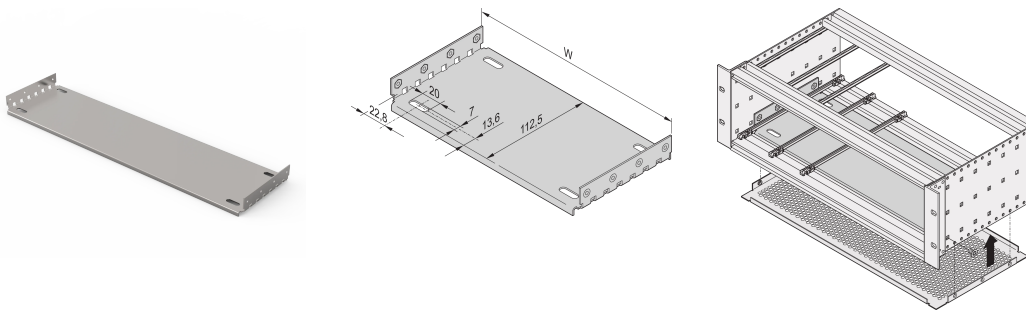

EuropacPRO Mounting Plate for Use With Cover Plate, 84 HP, 220 mm Board Length

CATALOG NUMBER

34563-024

| Material | HP | W | D |
|----------|----|--------|--------|
| 34563001 | 28 | 146,87 | 112,50 |
| 34563009 | 28 | 146,87 | 172,50 |
| 34563002 | 42 | 217,99 | 112,50 |
| 34563014 | 42 | 217,99 | 172,50 |
| 34563003 | 63 | 324,67 | 112,50 |
| 34563019 | 63 | 324,67 | 172,50 |
| 34563004 | 84 | 431,35 | 112,50 |
| 34563024 | 84 | 431,35 | 172,50 |
| 34563026 | 84 | 431,35 | 232,50 |
| 34563028 | 84 | 431,35 | 292,50 |
| 34563042 | 84 | 431,35 | 352,50 |
| 34563044 | 84 | 431,35 | 412,50 |

Mounting plate for use with cover plates for installation and fixing of heavy components. Full width mounting plates (as wide as the subrack or the system case) are fixed to the side panels. The partial width mounting plates are fixed to the side panel and horizontal rail by means of an assembly strip.

Guide rails Type 4,4" and type strengthened cannot be used in combination with a mounting plate. Top / bottom cover which will be inserted into the groove of the light (type L) horizontal rails cannot be used in combination with a mounting plate.

CERTIFICATIONS

FEATURES

For installation and fixing of heavy components

Mounting plate, full width: The mounting plate is as wide as the subrack/system case and is fixed to the side panels

A guide rail can be fitted in first and last slot position